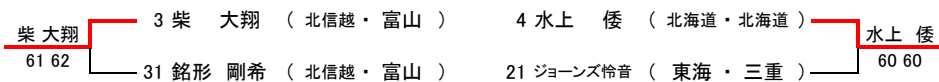

31・32th

15・16th