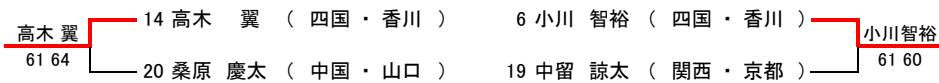

U13 BOYS

[17~32th SINGLES]

[SINGLES PLAY-OFF]

17・18th

Final

19・20th

3rd・4th

21・22th

5・6th

23・24th

7・8th

25・26th

9・10th

27・28th

11・12th

29・30th