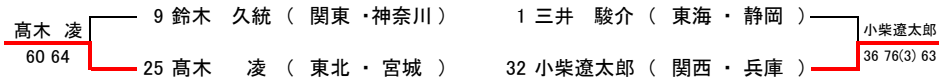

U13 BOYS

[17~32th SINGLES]

[SINGLES PLAY-OFF]

17・18th

Final

19・20th

3rd・4th

21・22th