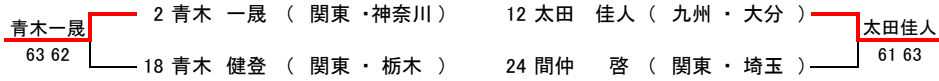

U13 BOYS

[17~32th SINGLES]

[SINGLES PLAY-OFF]

17・18th

Final

19・20th

3rd・4th

21・22th

5・6th

23・24th

7・8th

25・26th

9・10th

27・28th

11・12th

29・30th